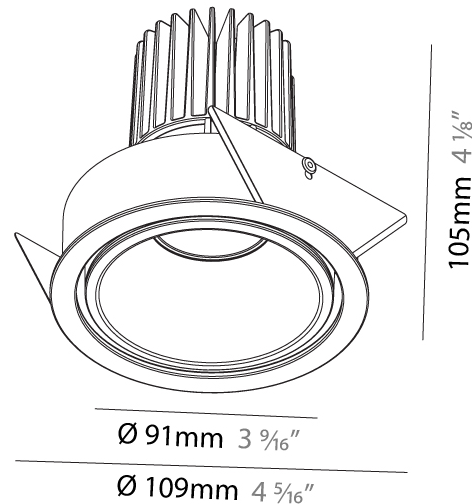

1. To build a product code in our configurator select the specify button on the base model # product page
2. To build a manual product code on this datasheet choose from the options listed below in blue font and add the suffix to the base model #

GENERAL

Series: Invader Standard
Subseries: Invader Adjustable
Partner: Prolicht
Division: Architectural
Installation: Recessed
Product Type: Downlight
Mounting Location: Ceiling
Light Distribution: Adjustable / Downlight

PHYSICAL

Aperture Sizes - Downlights: 2"
Shape: Round
Diameter (mm): 109
Diameter (in): 4 ⁵/₁₆"
Height (mm): 105
Height (in): 4 ¹/₈"
Min. Recessing Depth (mm): 120
Min. Recessing Depth (in): 4 ³/₄"
Weight (kg): 0.421
Weight (lbs): 0.93
Fixture Finish: SSR / BKV / CWI / CRY / HAB / UFT / ITA / RUA / FTG / MYG / LOD / PUS / FRO / FUP / KIA / POP / BLS / SPG / MEY / GOH / CHC / COM / ABZ / JAG / OBR / MOS / ROR
Fixture Material: Aluminum
Cut-out Measurements: 104mm / 4 1/8"

ELECTRICAL

Lamp Type: LED
Input Wattage (W): 16.5
Total Output Wattage (W): 15
Dimming: Dali Dimming
Driver Included: No
Driver Location: Recessed Housing
Input Voltage (V): 120
Constant Current (MA): 350

LED

Number of LEDs: 1
Max. Delivered Lumen (lm): 760
Nominal Lumen (lm): 1140
CRI: >90 CRI
Lamp Life (hrs): 50000

OPTICAL

Reflector: 20 / 40 / 60
Adjustability: Rotational 180°; Tilt 30°

RATINGS AND CERTIFICATIONS

Certified By: CSA Certified to UL and CSA Standards
IP rating: IP20