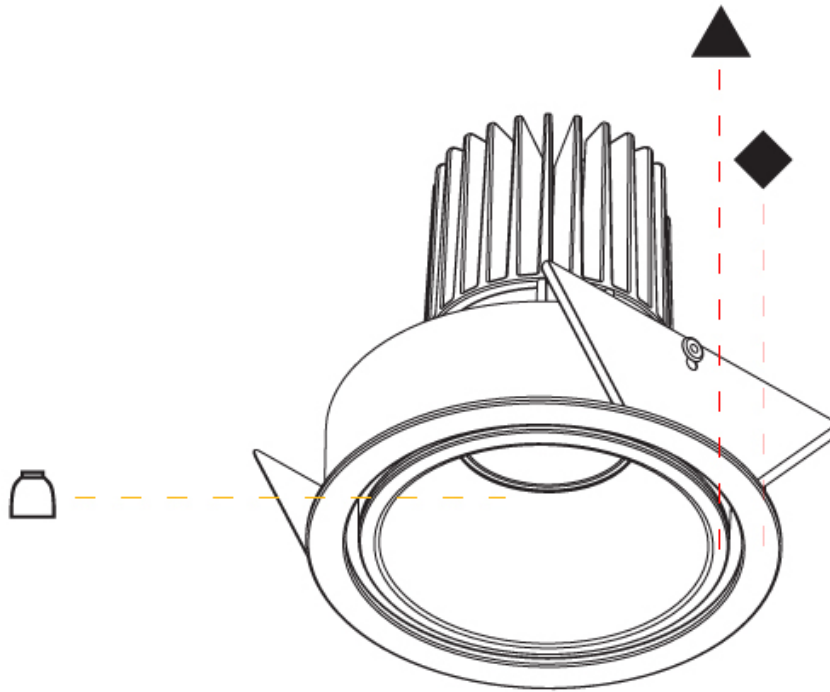

INVADER ADJUSTABLE RECESSED

A35539-

PROJECT	_____
TYPE	_____
SPECIFIER	_____
QUANTITY	_____
DATE	_____

A