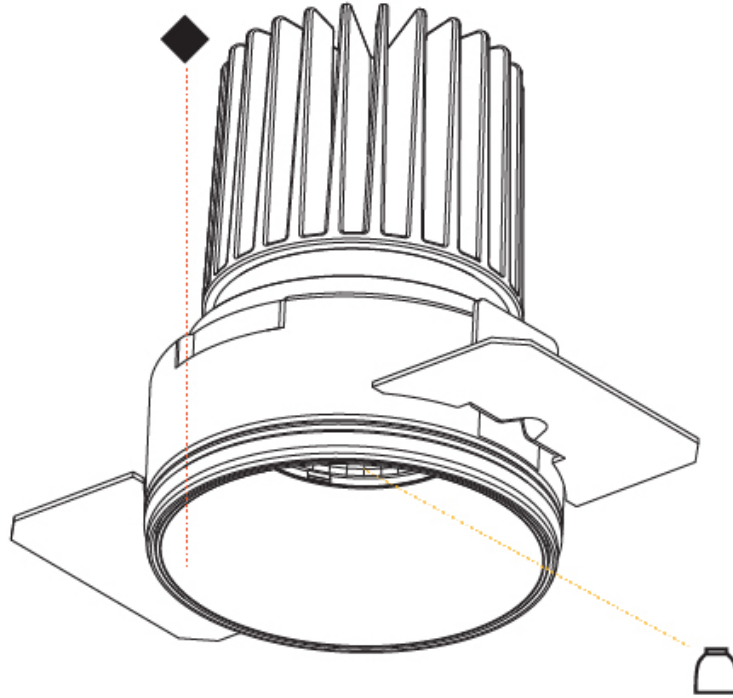

INVADER STANDARD TRIMLESS

A35576-

PROJECT

TYPE

SPECIFIER

QUANTITY

DATE

A