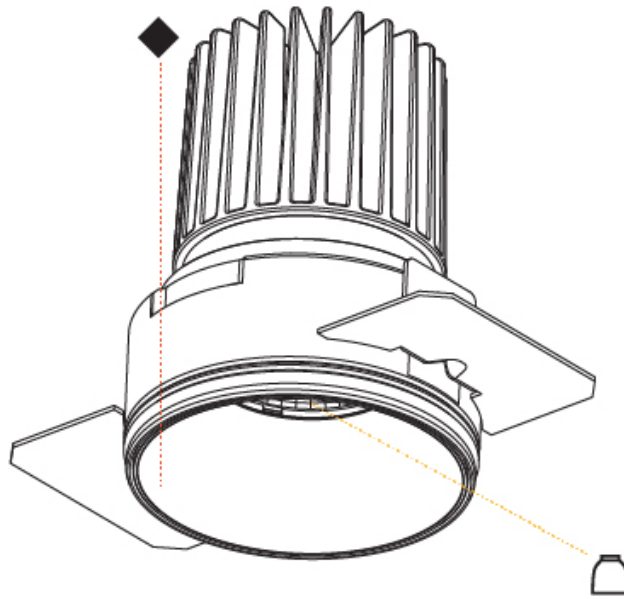

INVADER STANDARD TRIMLESS

A35826-

PROJECT	_____
TYPE	_____
SPECIFIER	_____
QUANTITY	_____
DATE	_____