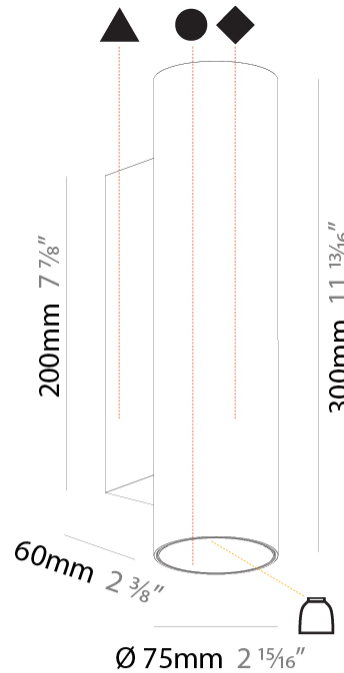

GENERAL

Series: Invader Standard
Partner: Prolicht
Division: Architectural
Installation: Surface
Product Type: Wall Surface
Mounting Location: Wall
Light Distribution: Direct / Indirect

PHYSICAL

Shape: Round
Diameter (mm): 75
Diameter (in): 2 ¹⁵/₁₆
Length (mm): 300
Length (in): 11 ¹³/₁₆
Depth (mm): 115
Depth (in): 4 ¹/₂
Weight (kg): 1.373
Weight (lbs): 3.03

Fixture Finish: SSR / BKV / CWI / CRY / HAB / UFT / ITA / RUA / FTG / MYG / LOD / PUS / FRO / FUP / KIA / POP / BLS / SPG / MEY / GOH / CHC / COM / ABZ / JAG / OBR / MOS / ROR

Fixture Material: Aluminum

ELECTRICAL

Lamp Type: LED (Zhaga Standard)
Input Wattage (W): 14.3
Total Output Wattage (W): 13
Dimming: Non-Dimming / Phase Dimming (120vac Only)
Driver Included: Yes
Driver Location: Integrated
Driver Type: Constant Current - 120 / 277Vac
Driver Class: Class 2
Input Voltage (V): 120 - 277
Constant Current (MA): 350
Upon Request: (Not included - see components) Remote: 0-10Vdc dimming

LED

Number of LEDs: 2
Color Temperature (°K): 2700 / 3000 / 3500 / 4000
Max. Delivered Lumen (lm): 1100 / 1140 / 1180 / 1210
CRI: >90 CRI
Lamp Life (hrs): 50000

OPTICAL

Reflector: Spot / Medium / Wide Flood

RATINGS AND CERTIFICATIONS

Certified By: Certified for North American Standards
IP rating: IP20