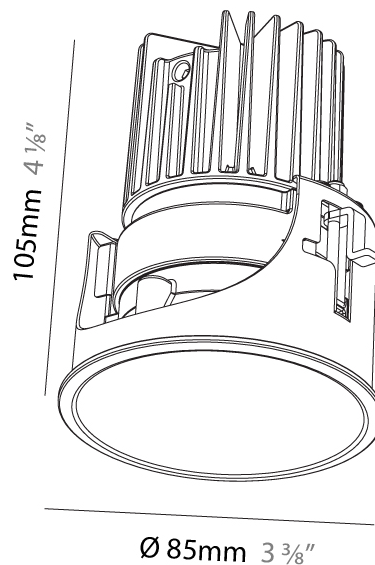

GENERAL

Series: Invader Standard
Subseries: Invader Standard
Partner: Prolicht
Division: Architectural
Installation: Recessed
Product Type: Downlight
Mounting Location: Ceiling
Light Distribution: Downlight

PHYSICAL

Aperture Sizes - Downlights: 3"
Shape: Round
Diameter (mm): 85
Diameter (in): 3 3/8
Height (mm): 105
Height (in): 4 1/8
Ceiling Thickness (mm): 5 - 30
Min. Recessing Depth (mm): 110
Min. Recessing Depth (in): 4 5/16
Weight (kg): 0.322
Weight (lbs): 0.71
Fixture Finish: SSR / BKV / CWI / CRY / HAB / UFT / ITA / RUA / FTG / MYG / LOD / PUS / FRO / FUP / KIA / POP / BLS / SPG / MEY / GOH / CHC / COM / ABZ / JAG / OBR / MOS / ROR
Fixture Material: Aluminum
Cut-out Measurements: Dia: 80mm 3 1/8"

ELECTRICAL

Lamp Type: LED (Zhaga Standard)
Input Wattage (W): 14.3
Total Output Wattage (W): 13
Dimming: Tri-Mode (Non-Dimming and Phase Dimming (120Vac only) and 0-10V Dimming)
Driver Included: No
Driver Location: Recessed Housing
Driver Type: Constant Current - Universal
Housing: See components
Input Voltage (V): 120 - 277
Constant Current (MA): 350

LED

Number of LEDs: 1
Color Temperature (°K): 2700 / 3000 / 3500 / 4000
Max. Delivered Lumen (lm): 870 / 910 / 951 / 970
Nominal Lumen (lm): 1304 / 1352 / 1421 / 1450
CRI: >90 CRI
Lamp Life (hrs): 50000

OPTICAL

Reflector°: 20 / 40 / 60

RATINGS AND CERTIFICATIONS

Certified By: Certified for North American Standards
IP rating: IP20