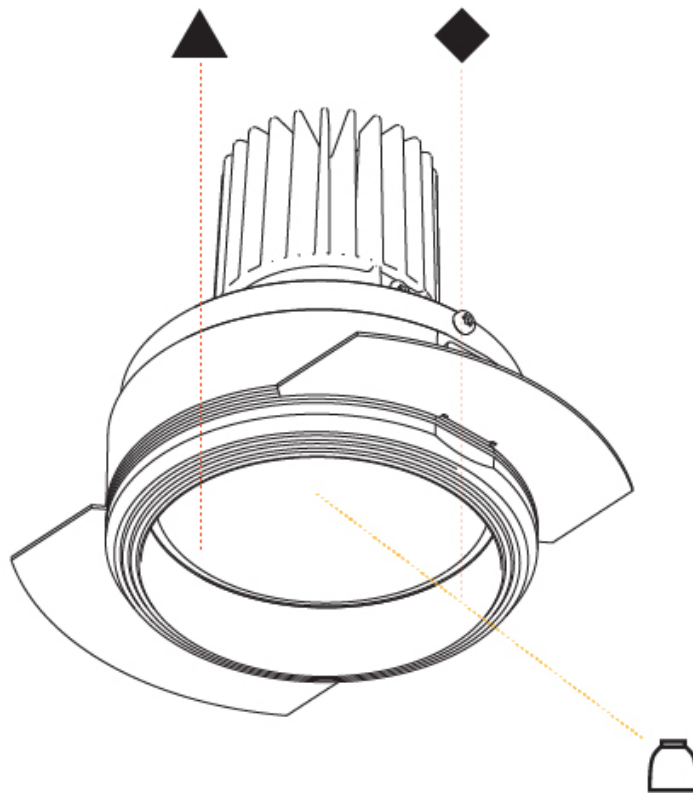

INVADER ADJUSTABLE TRIMLESS

A35525-

PROJECT
TYPE
SPECIFIER
QUANTITY
DATE

A