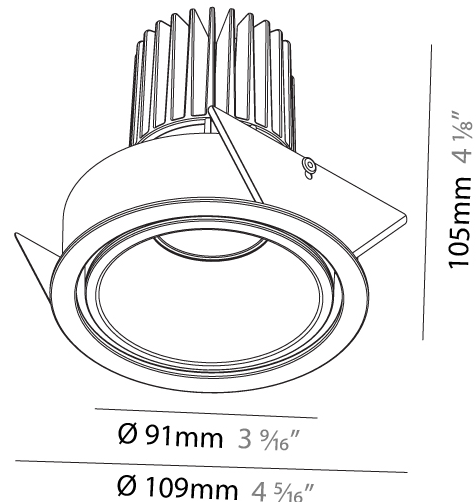

GENERAL

Series: Invader Standard
Subseries: Invader Adjustable
Partner: Prolicht
Division: Architectural
Installation: Recessed
Product Type: Downlight
Mounting Location: Ceiling
Light Distribution: Adjustable

PHYSICAL

Aperture Sizes - Downlights: 2"
Shape: Round
Diameter (mm): 109
Diameter (in): 4 ⁵/₁₆
Height (mm): 105
Height (in): 4 ¹/₈
Min. Recessing Depth (mm): 120
Min. Recessing Depth (in): 4 ³/₄
Weight (kg): 0.434
Weight (lbs): 0.96
Fixture Finish: SSR / BKV / CWI / CRY / HAB / UFT / ITA / RUA / FTG / MYG / LOD / PUS / FRO / FUP / KIA / POP / BLS / SPG / MEY / GOH / CHC / COM / ABZ / JAG / OBR / MOS / ROR
Fixture Material: Aluminum
Cut-out Measurements: 104mm / 4 1/8"

ELECTRICAL

Lamp Type: LED (Zhaga Standard)
Input Wattage (W): 14.3
Total Output Wattage (W): 13
Dimming: Tri-Mode (Non-Dimming and Phase Dimming (120Vac only) and 0-10V Dimming)
Driver Included: No
Driver Location: Recessed Housing
Driver Type: Constant Current - Universal
Housing: See components
Input Voltage (V): 120 - 277
Constant Current (MA): 350

LED

Number of LEDs: 1
Color Temperature (°K): 2700 / 3000 / 3500 / 4000
Max. Delivered Lumen (lm): 890 / 920 / 970 / 990
Nominal Lumen (lm): 1304 / 1352 / 1421 / 1450
CRI: >90 CRI
Lamp Life (hrs): 50000

OPTICAL

Reflector: 20 / 40 / 60
Adjustability: Rotational 180°; Tilt 30°

RATINGS AND CERTIFICATIONS

Certified By: Certified for North American Standards
IP rating: IP20