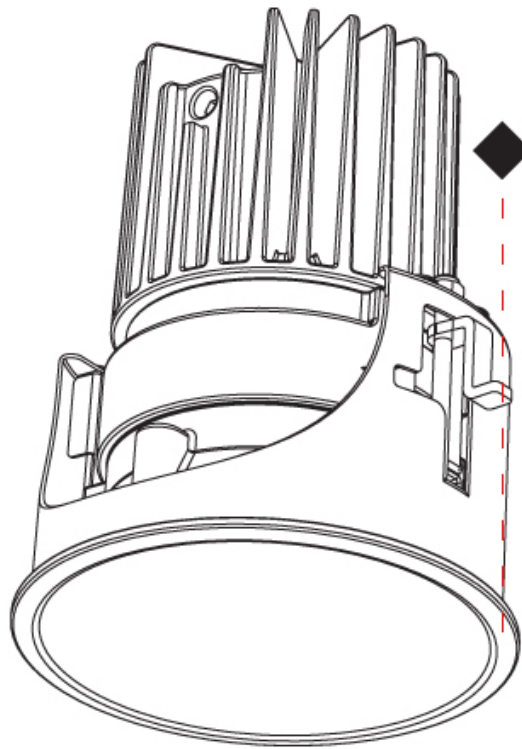

INVADER STANDARD RECESSED

A35604-

PROJECT	_____
TYPE	_____
SPECIFIER	_____
QUANTITY	_____
DATE	_____